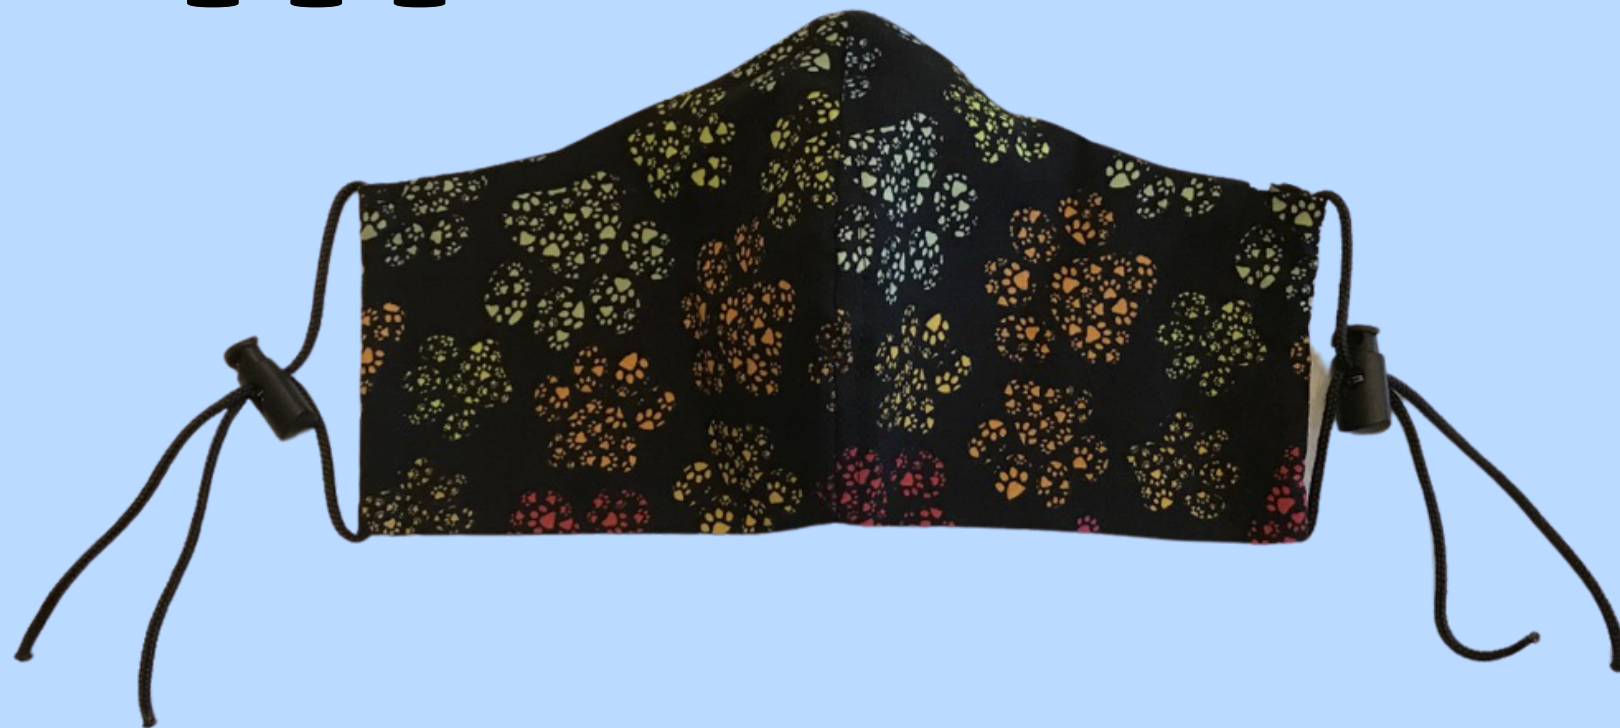

Fitted Style
Adjustable Ear Loop
Nose Wire
Filter Pocket
Adult Extra Large Size

Keep Scrolling