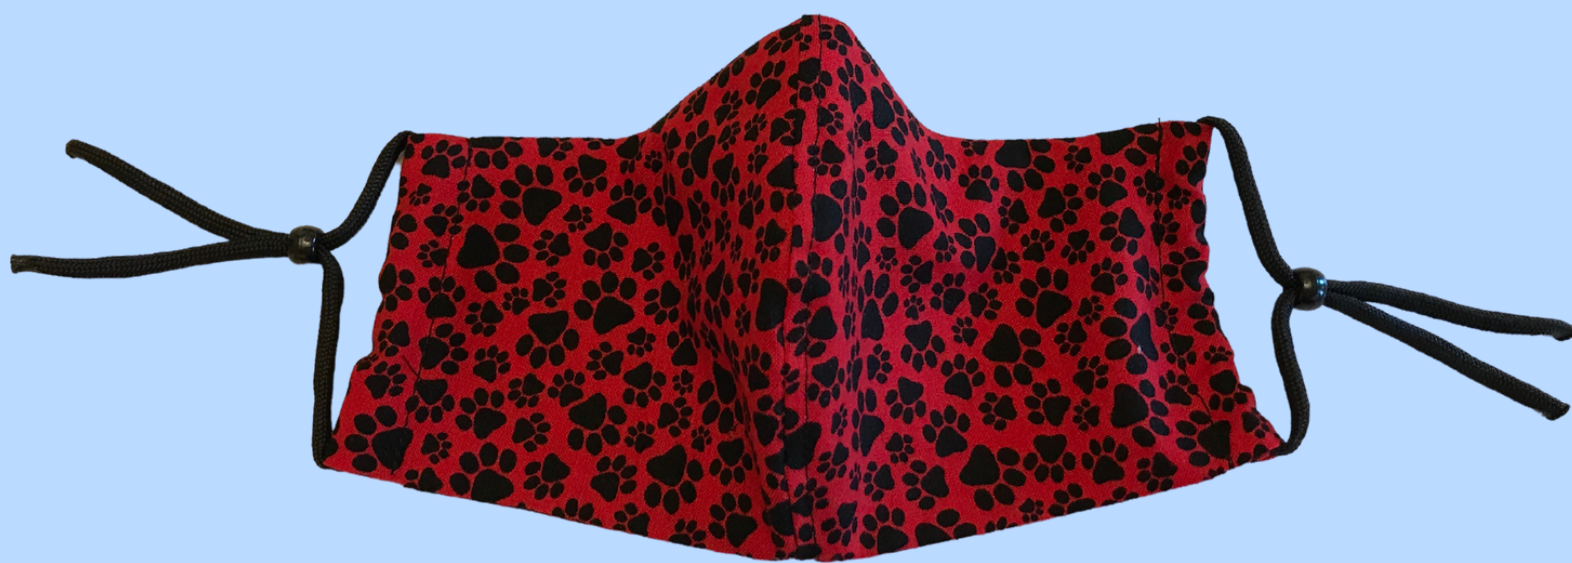

Fitted Style; Navy Blue
Adjustable Ear Loop
w/Push Button
Nose Wire
Filter Pocket
Child Size

105