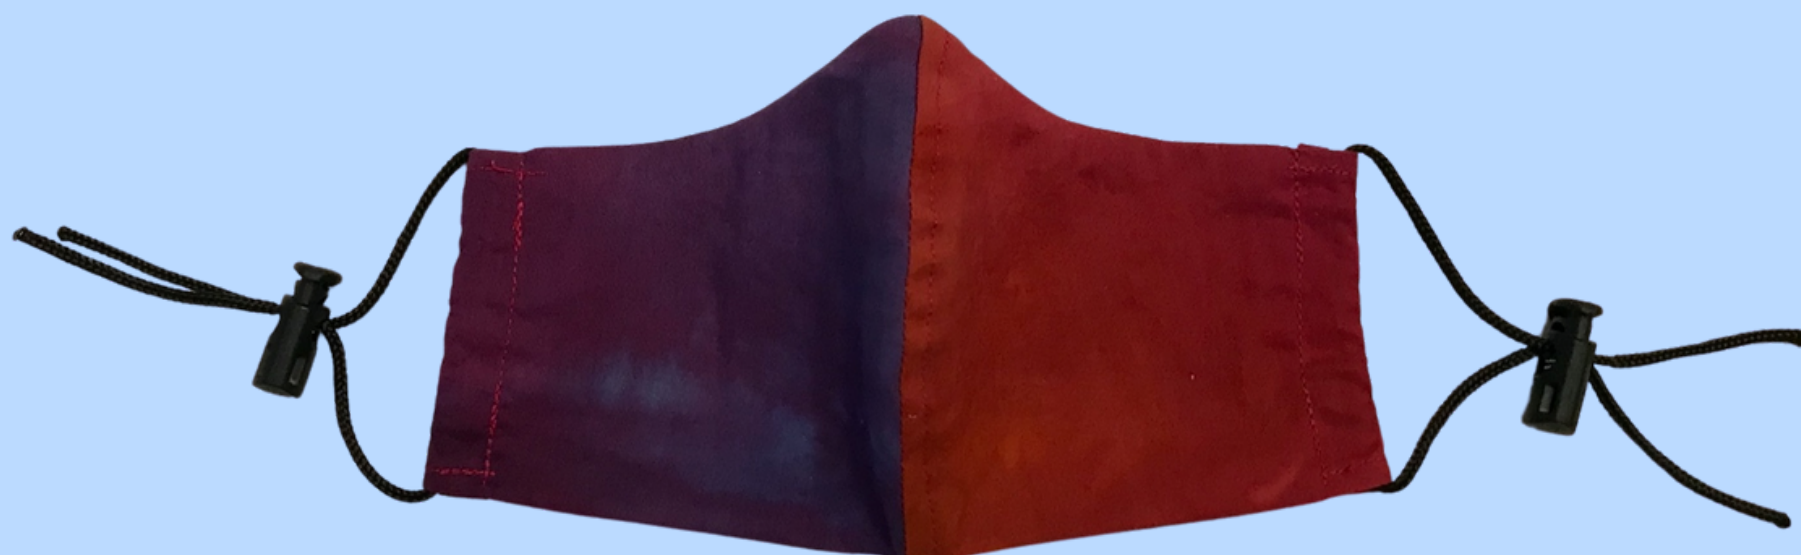

Fitted Style - Kid's
Adjustable Ear Loop
w/Push Button
Nose Wire
Filter Pocket