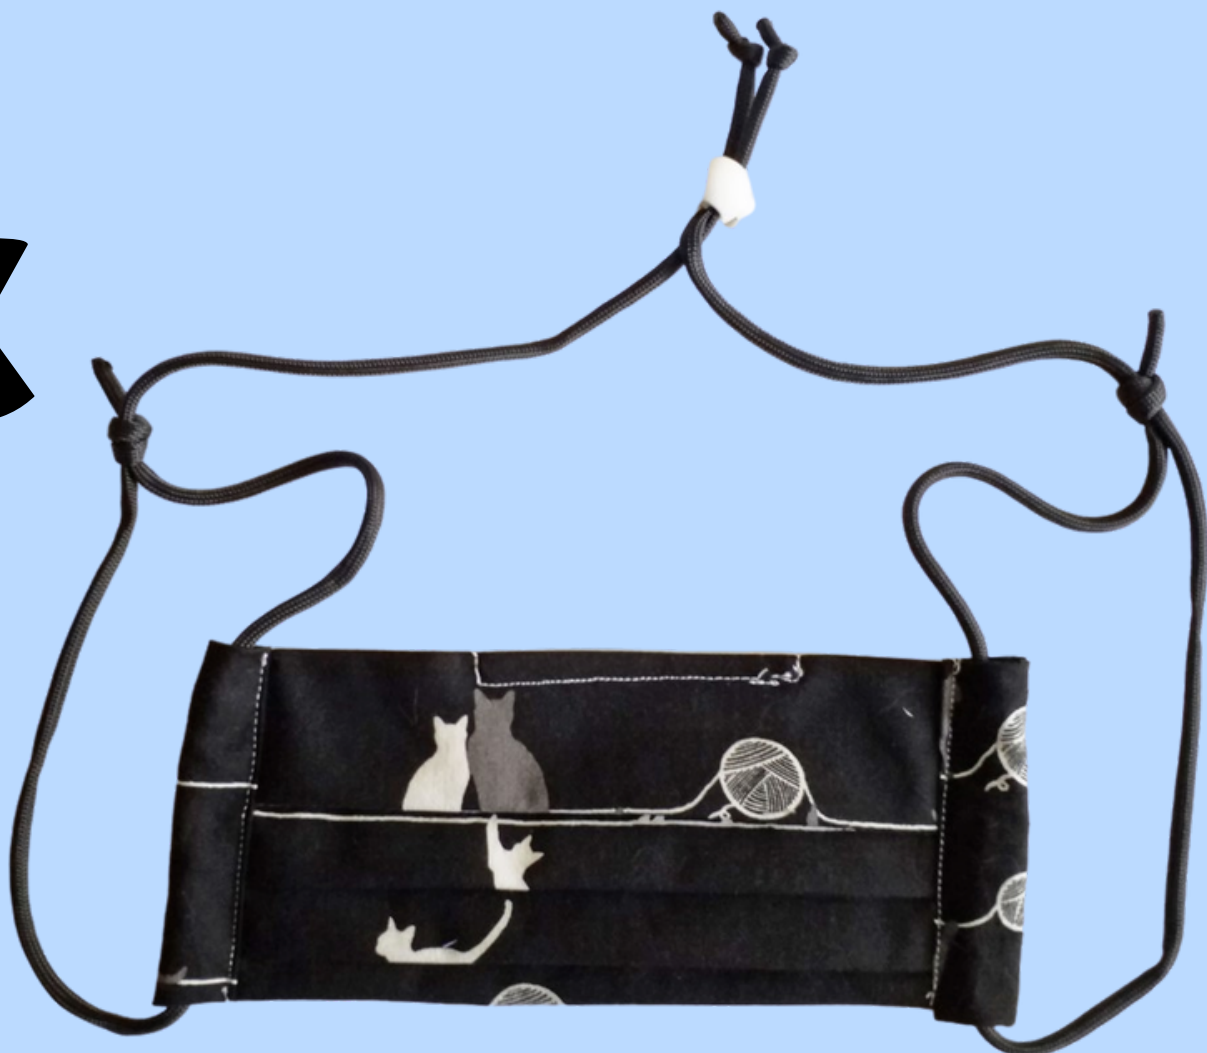

J

Pleated Style
Adjustable Ties
Nose Wire
No Filter Pocket

113

Fitted Style
Adjustable Ear Loop
Nose Wire
Filter Pocket

L

Pleated Style
Elastic Ear Loop
Nose Wire
No Filter Pocket

N

Pleated Style
Adjustable Head Strap
Nose Wire
Filter Pocket

K

Pleated Style
Adjustable Head Strap
Nose Wire
Filter Pocket

117

Fitted Style
Adjustable Ear Loop
No Nose Wire
No Filter Pocket

118

Fitted Style
Adjustable Ear Loop
No Nose Wire
No Filter Pocket

119

Fitted Style
Adjustable Ear Loop
No Nose Wire
No Filter Pocket