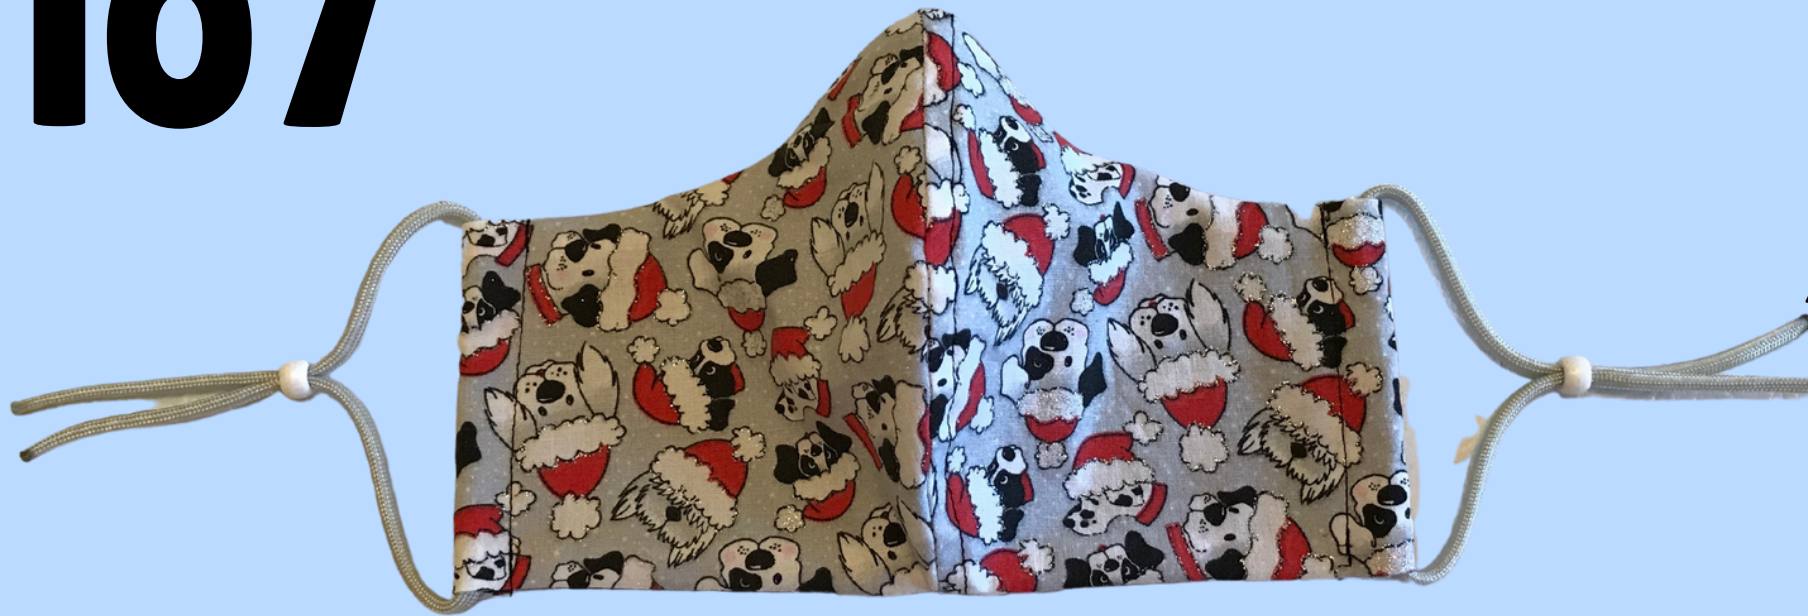

V

Fitted Style
Adjustable Ear Loop
w/Push Button
Nose Wire
Filter Pocket

KEEP SCROLLING!

Holiday Masks

107

Fitted Style
Adjustable Ear Loop
Nose Wire
Filter Pocket

108

Fitted Style
Adjustable Elastic Loop
No Nose Wire
Filter Pocket

109

Fitted Style
Adjustable Elastic Loop
No Nose Wire
No Filter Pocket

112

Fitted Style
Adjustable Elastic Loop
No Nose Wire
No Filter Pocket

KEEP SCROLLING!

EXTRA LARGE SIZE MASKS

S

Fitted Style
Adjustable Ear Loop
w/Push Button
Nose Wire
Filter Pocket
Adult Extra Large Size

T

Fitted Style
Adjustable Ear Loop w/Bead
Nose Wire
Filter Pocket
Adult Extra Large Size

O

Fitted Style
Adjustable Ear Loop
Nose Wire
Filter Pocket
Adult Extra Large Size

EXTRA SMALL SIZE / KID'S MASKS

105